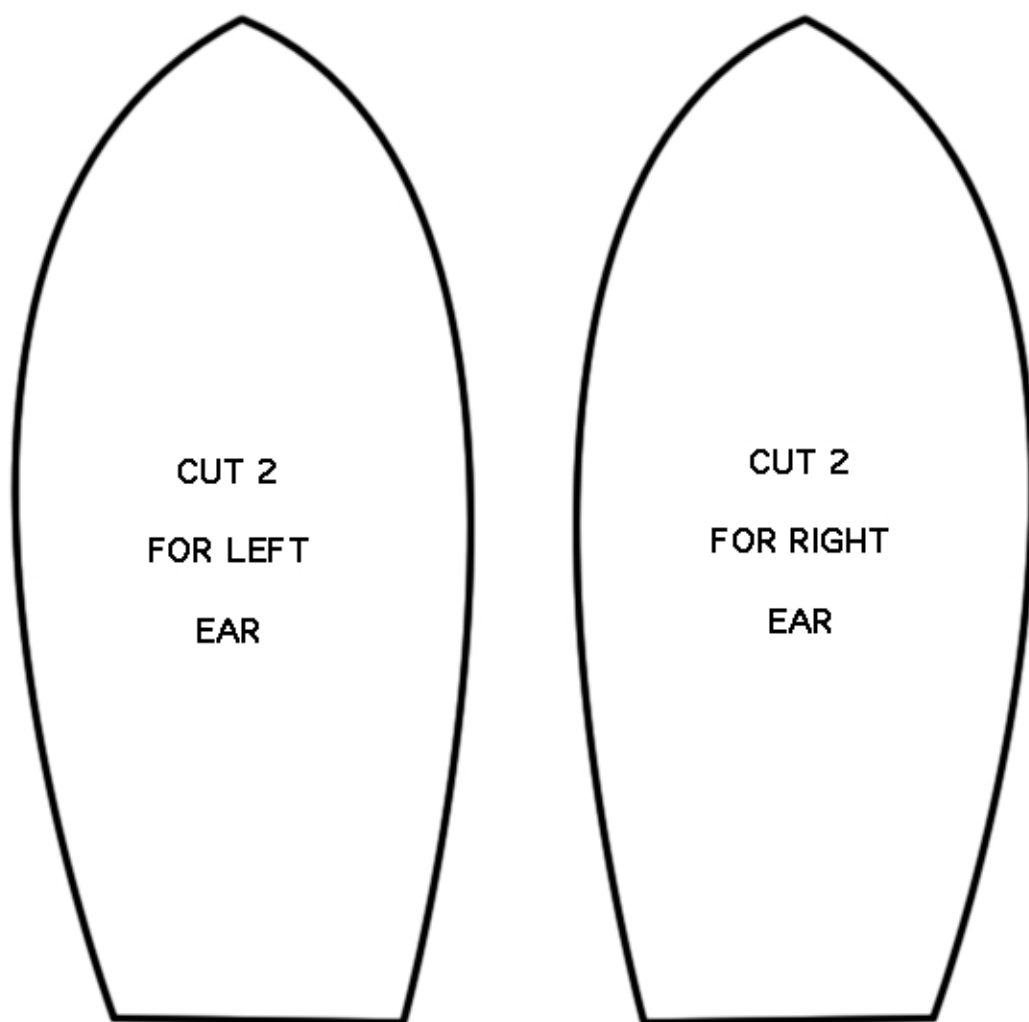

BUNNY "LOVEY" EAR PATTERN

DESIGNED BY *grey house harbor*.COM
FOR PROJECT NURSERY™